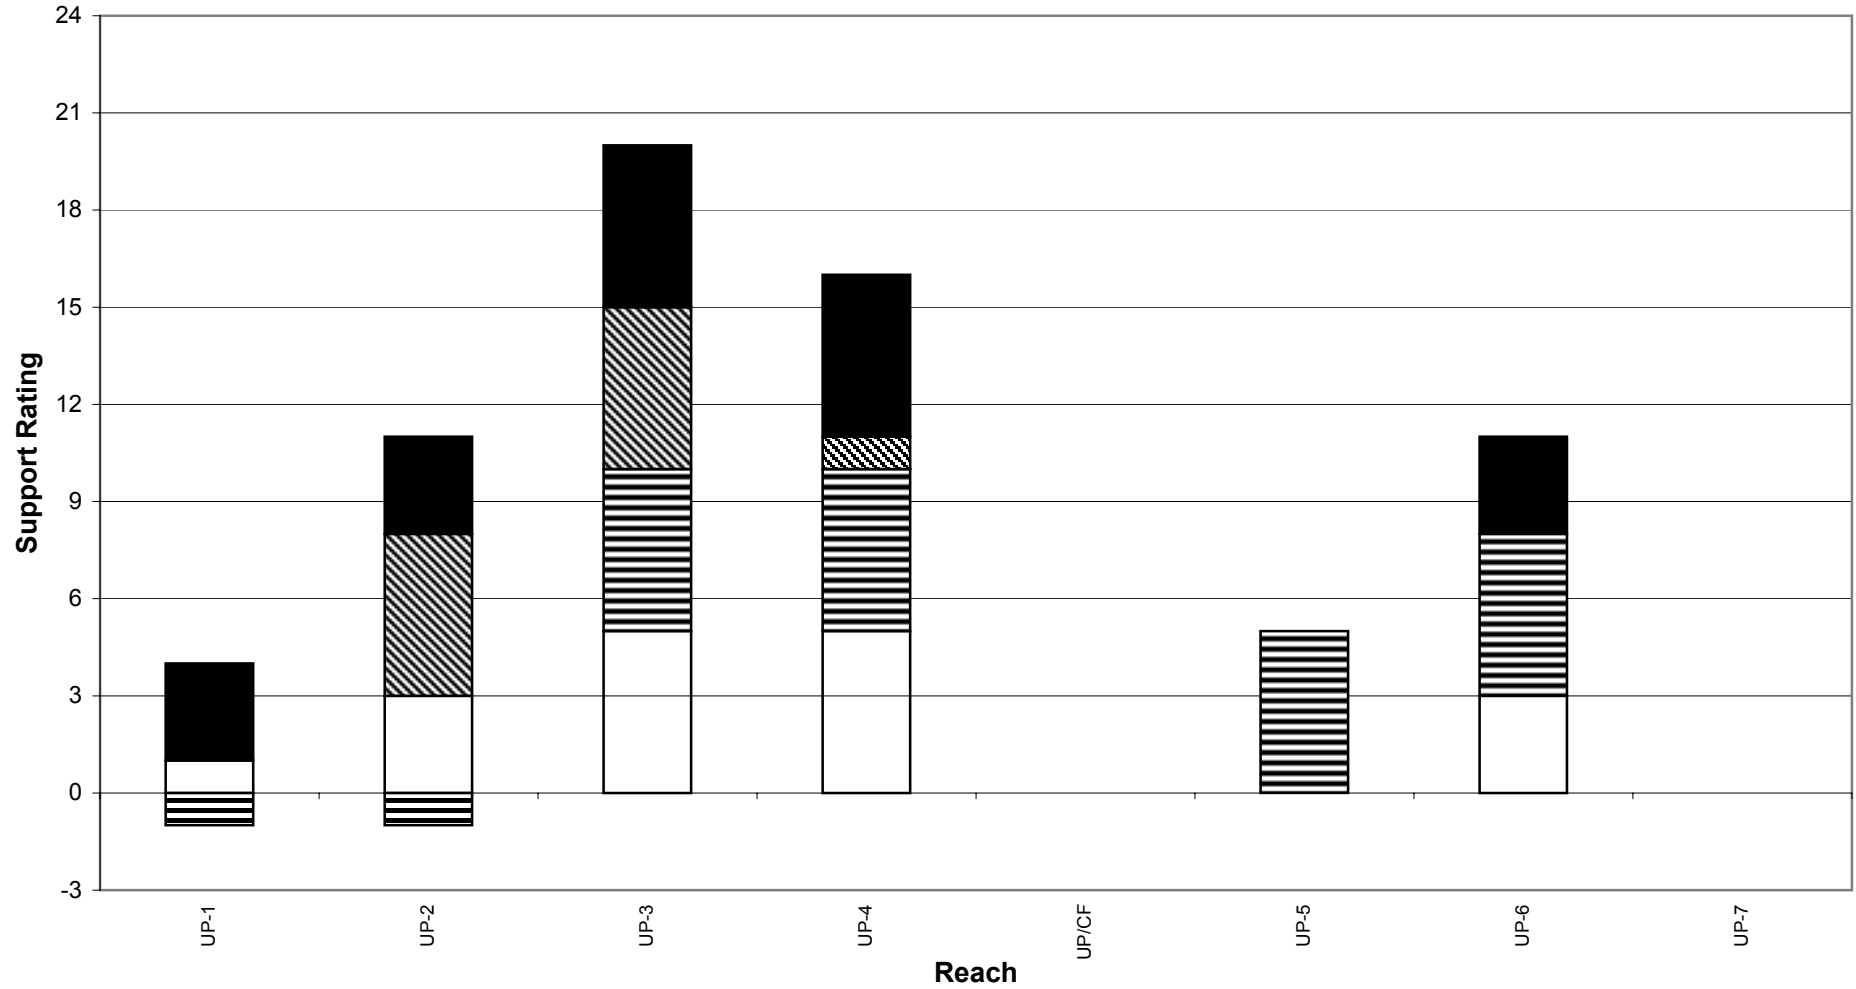

Appendix 6-A  
Table 1

Upper Penitencia Subwatershed  
Support by Reach

COLD
  MUN
  PFF
  RARE
  REC-1

**Support Rating**  
 Non Support = -1  
 Unable to Determine = 0  
 Potential Support = 1  
 Partial Support = 3  
 Fully Supported = 5

Where the reach bars show fewer than five uses, sufficient data were not available to evaluate the other uses. Where no bar is present above a reach, sufficient data were not available to assess any of the five uses.