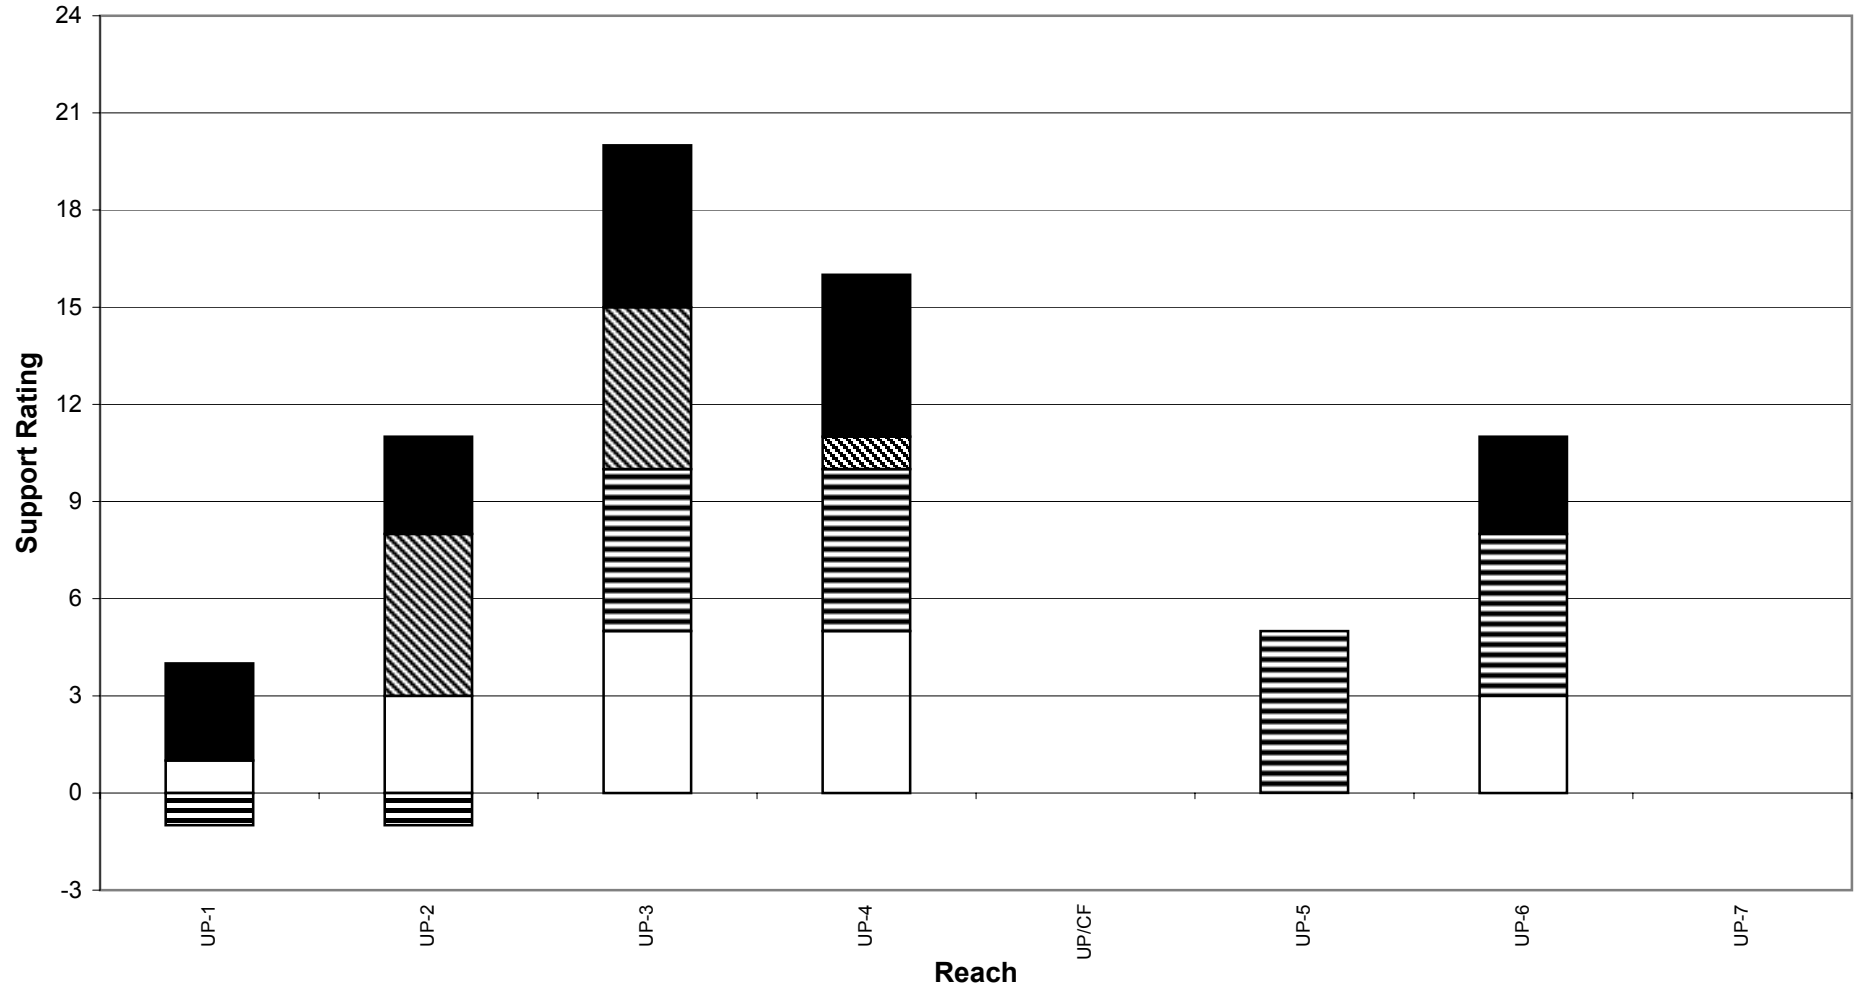

Appendix 6-A
Table 1

Upper Penitencia Subwatershed
Support by Reach

COLD
 MUN
 PFF
 RARE
 REC-1

Support Rating
 Non Support = -1
 Unable to Determine = 0
 Potential Support = 1
 Partial Support = 3
 Fully Supported = 5

Where the reach bars show fewer than five uses, sufficient data were not available to evaluate the other uses. Where no bar is present above a reach, sufficient data were not available to assess any of the five uses.