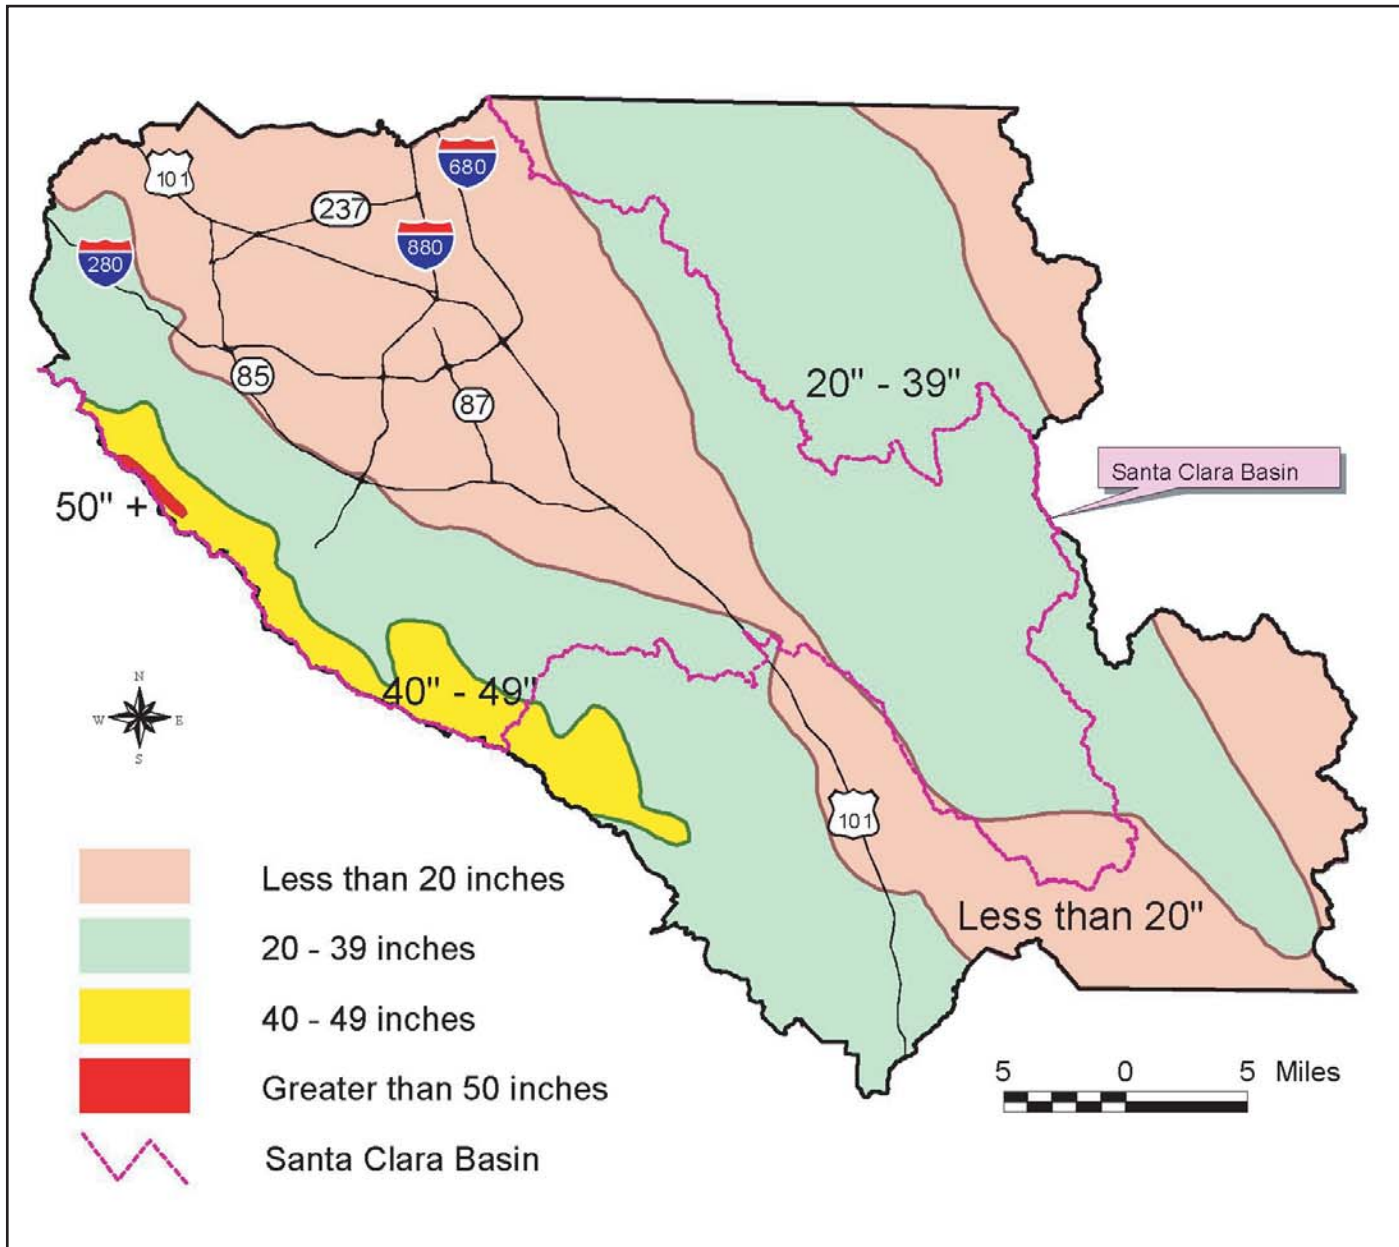

FIGURE 7-6
Average Annual Rainfall in Santa Clara County

Source: Santa Clara Valley Water District

Watershed Characteristics Report