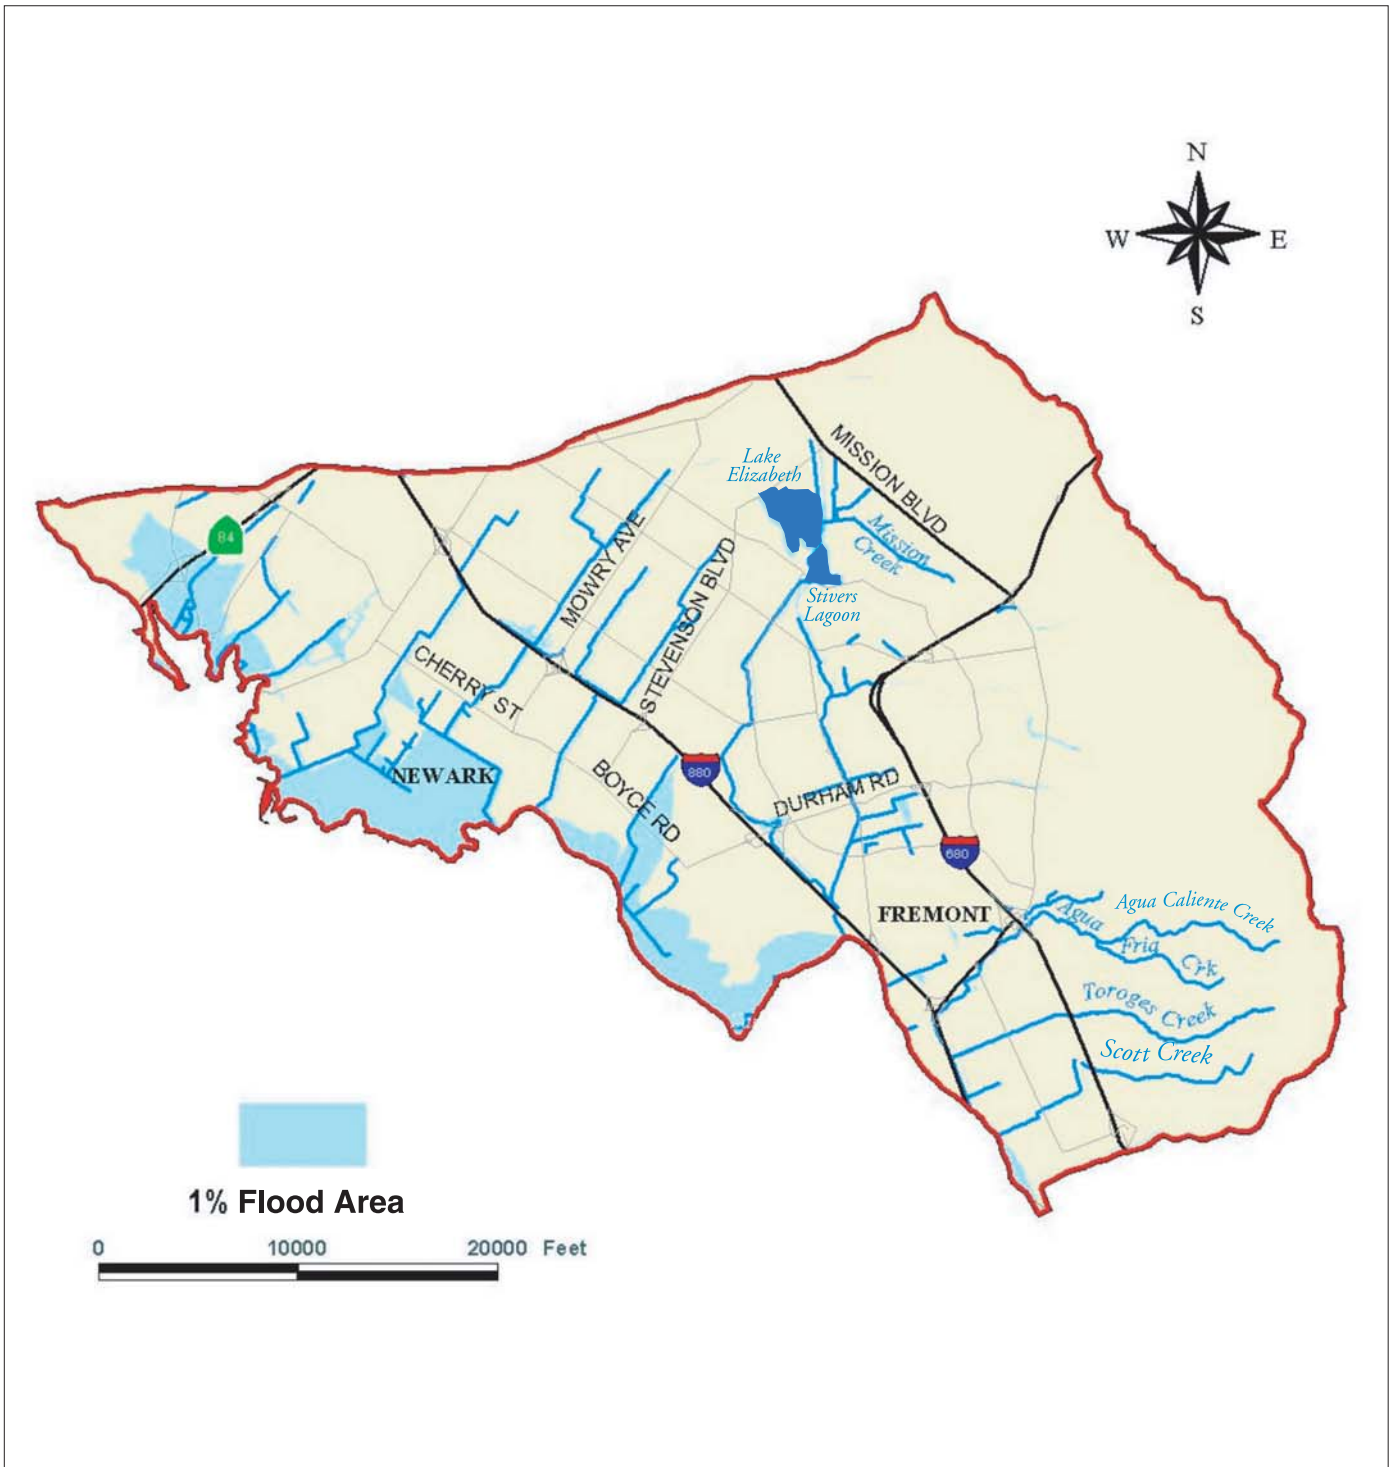

**FIGURE 7-23**  
Arroyo la Laguna Watershed Map

Source: Santa Clara Valley Water District

Watershed Characteristics Report